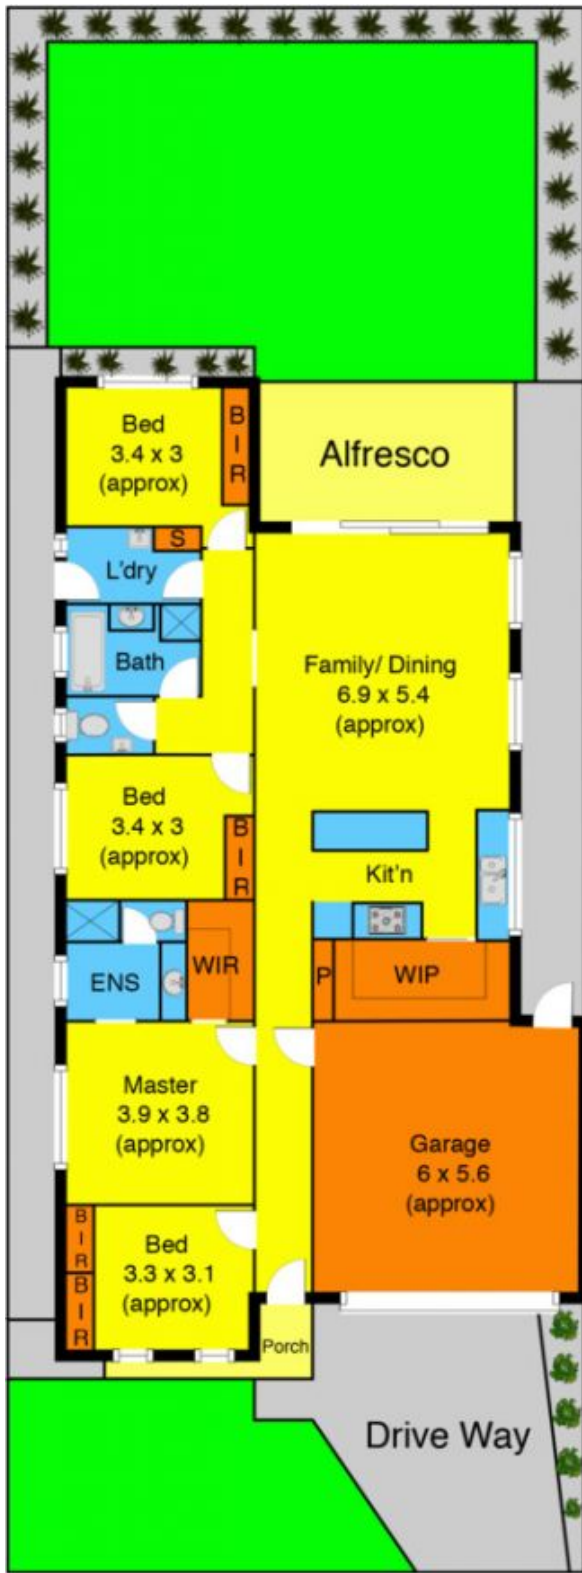

Cotton Field Way