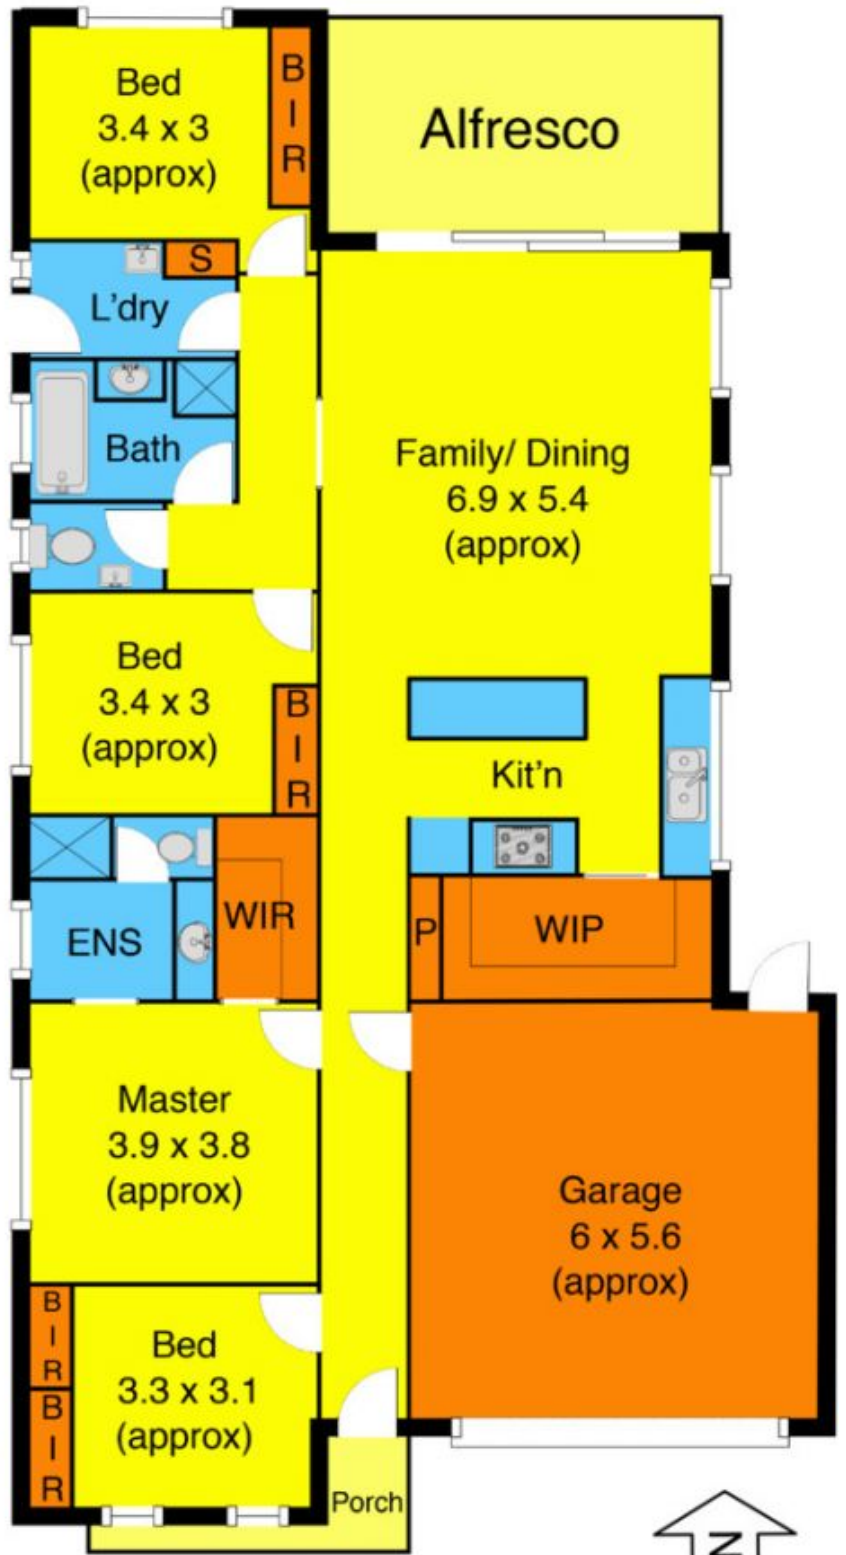

Cotton Field Way