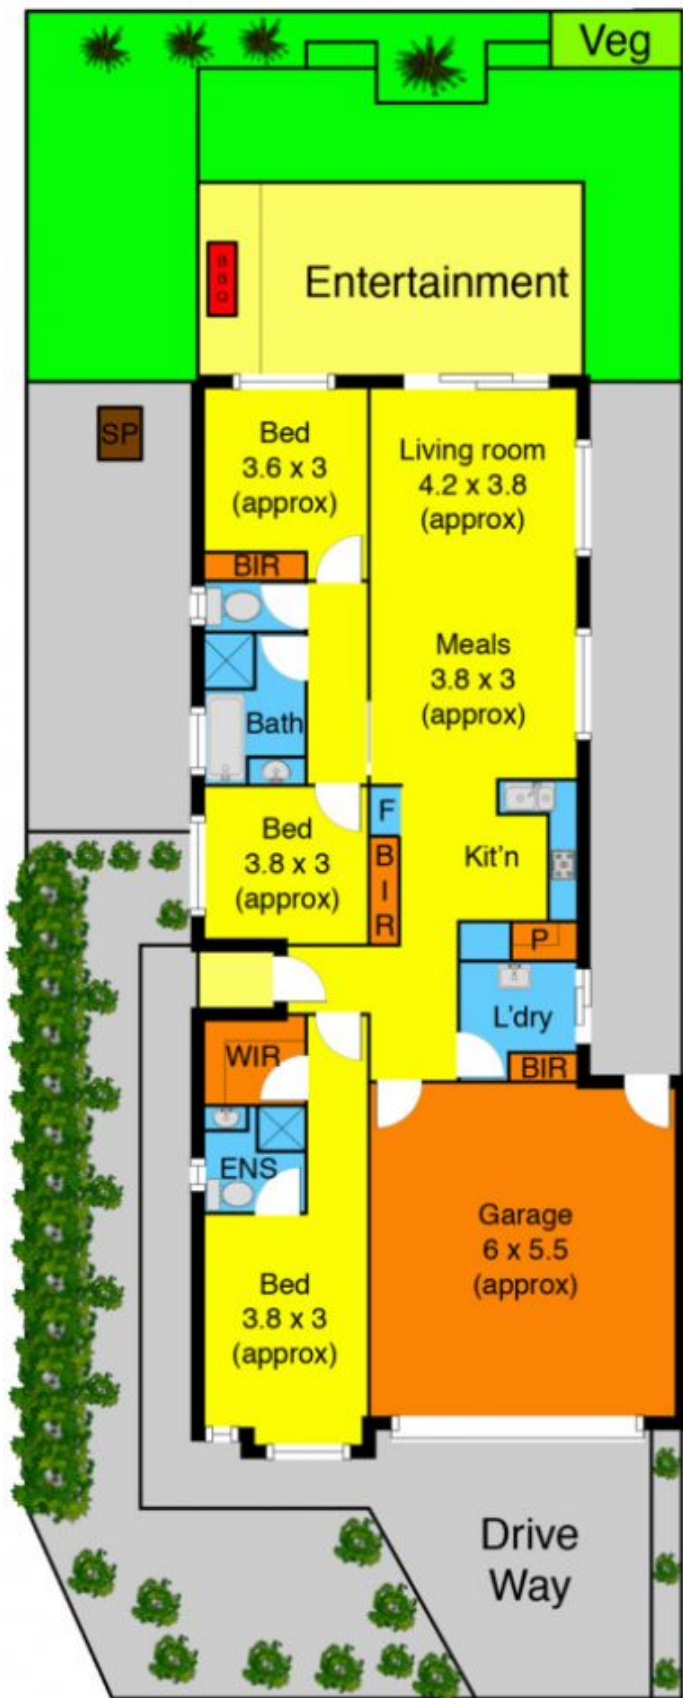

37 Peter Pan Crescent KURUNJANG VIC

3  2  2 

Upon entering this beautiful family home, you will instantly feel the ample space on offer.

View : <https://www.ypa.com.au/7399265>

Comprising of 3 large bedrooms to accommodate the whole family (main bedroom come complete with an ensuite and walk in robe), beautifully designed open plan gallery style kitchen and dining on-flowing to your spacious living zone, modern central bathroom including bath and a huge separate laundry with external access - this unique, spacious and functional floor plan truly has it all.

Peter Pan Crescent