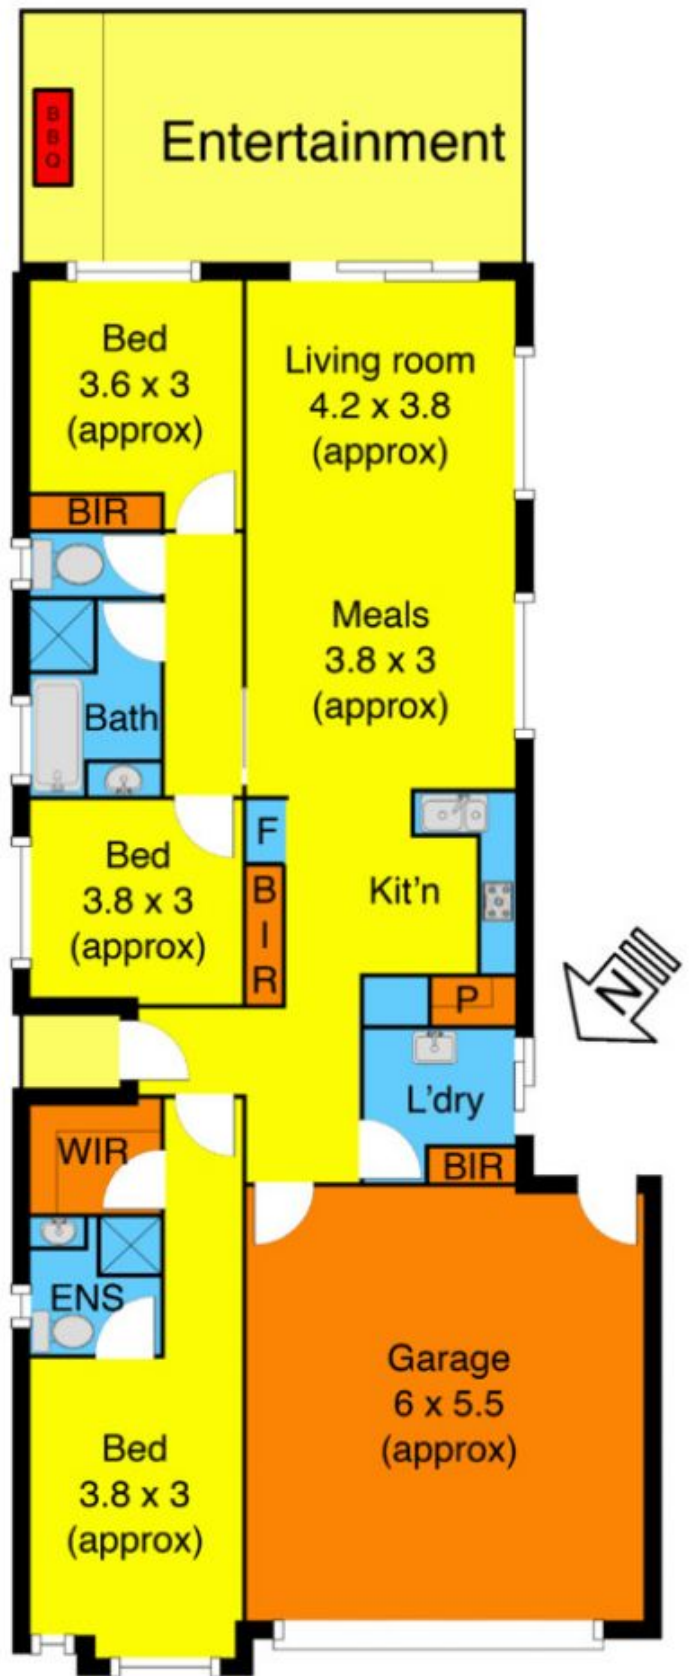

37 Peter Pan Crescent KURUNJANG VIC

3  2  2 

Upon entering this beautiful family home, you will instantly feel the ample space on offer.

View : <https://www.ypa.com.au/7399265>

Comprising of 3 large bedrooms to accommodate the whole family (main bedroom come complete with an ensuite and walk in robe), beautifully designed open plan gallery style kitchen and dining on-flowing to your spacious living zone, modern central bathroom including bath and a huge separate laundry with external access - this unique, spacious and functional floor plan truly has it all.

Peter Pan Crescent