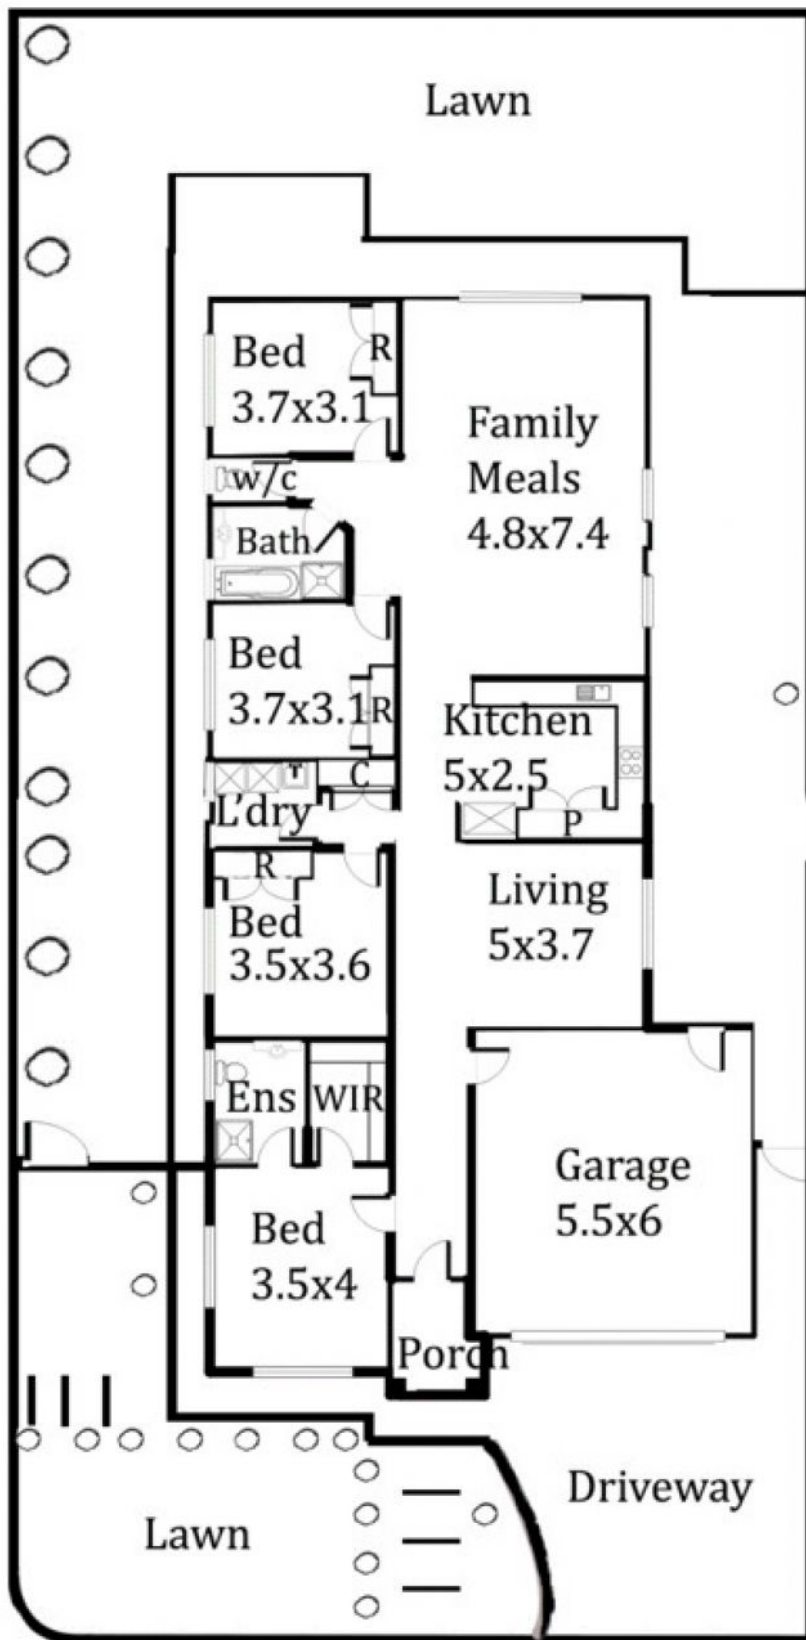

34 Castletown Boulevard MELTON SOUTH VIC

4 2 2

Well located in Waterford Estates is this spacious four bedroom home. The main bedroom features ensuite and walk in robe, all other bedrooms with built in robes. Two separate living areas located at either end of the house, and a large modern and functional kitchen with stone benches, complete with stainless steel appliances, ducted heating and modern floor plan, all complement this property. Externally there is a double car garage with remote roller door with internal access situated on a 504m² (approx.) allotment. All this Located in one of Meltons most sort after estate, this one could be all you are looking for. Call now for an inspection.

Land Size : 507 sqm
View : <https://www.ypa.com.au/7399287>

Vickie Ramon
0403 194 621

34 Castletown Bld Melton South

Floor plan measurements are approximate and are for illustrative purposes only. While we do not doubt the floor plan's accuracy we make no guarantee, warranty or representation as to the accuracy and completeness of the floor plan. You or your advisors should conduct a careful investigation of the property to determine your satisfaction as to the suitability for your space requirements.