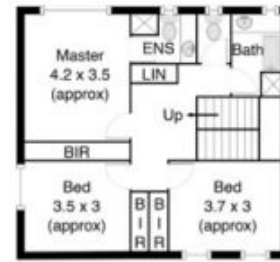

## 1 Odette Place MELTON WEST VIC

4 2 2

First home, family home or invest with this sleek design and finished with the highest quality, this spacious residence is going to be hard to go past. Walking distance to Woodgrove shopping centre, Medical centre, all amenities including all levels of schooling, location doesn't get any better than this rare opportunity. Comprising of double lock up garage, 2 bathrooms, 4 generous sized bedrooms with BIR, master with ensuite, large meals/dining area complemented by a spacious open kitchen, enormous living area ticks all the boxes, leading out through your private pergola and entertaining area to an extensive landscaped back yard. Includes heating and cooling, fully landscaped front and back gardens. Totally complete to the highest standard, this property is built to impress, don't wait and call today to organise your inspection

**Land Size** : 692 sqm  
**View** : <https://www.ypa.com.au/7399294>

**Shane Spiteri**  
**0488 980 115**

1 Odette Place Melton West

First Floor

Ground Floor

All Dimensions are approximate