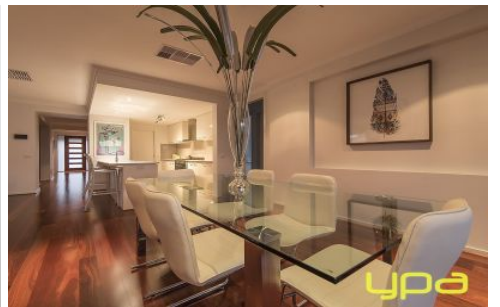

ypa

10 Dion Place MELTON WEST VIC

4  2  2 

This elite build Metricon build encapsulates all that Melton West is coming to be contemporary, exciting, but forever luxurious. A formal living room acts as the heart of the home, Bright white walls make for a lively space, as a seamless flow of beauty travels outside to the private alfresco area establishing the perfect personal vista. Metricon's sense of design shines throughout and all areas generously sized and set up for total rejuvenation.

Comprising of 4 bedrooms, 2 bathrooms, master bedroom with walk in robe, luxury sized full en-suite from master, an impressive amount of living space with two huge living areas and rumpus ensure for the whole family, the beautiful kitchen not only appeals aesthetically but boasts a long list of upgrades including, huge walk in pantry, stone benches and high quality appliances. The light-filled free flowing floor plan including fully finished rumpus room,