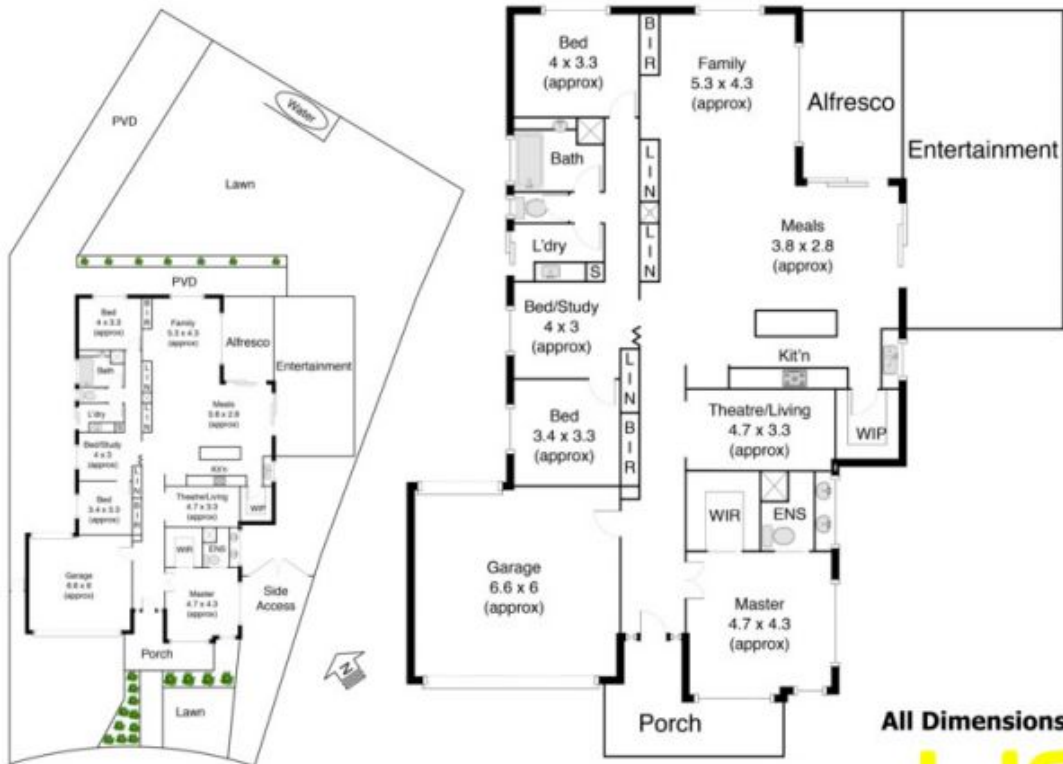

21 Citreus Circuit BROOKFIELD VIC

4 2 2

If bright, spacious and stylish are on top of your list look no further, your dream home is right here!

Displaying an impressive blend of captivating modern features and contemporary style, the generous proportions of this home make for a sensational family domain in one of the most highly sought after pockets that Brookfield has to offer.

Comprising of 4 bedrooms, 2 stunning bathrooms, master bedroom complete with a large walk in robe, a full ensuite further complimented by an extremely large shower and double vanities to comfortably accommodate any couple. Featuring two separate living zones, both providing an impressive amount of space ensuring room for the whole family, the large kitchen not only appeals aesthetically but boasts a long list of upgrades including: overhead storage,

Land Size : 910 sqm
View : <https://www.ypa.com.au/7399303>

Shane Spiteri
0488 980 115

21 Citreus Circuit Brookfield

All Dimensions are approximate