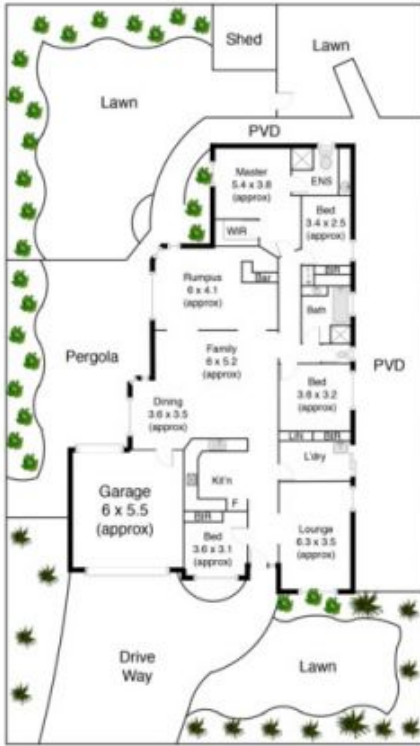

14 Meadow Glen Drive Melton West

All Dimensions are approximate