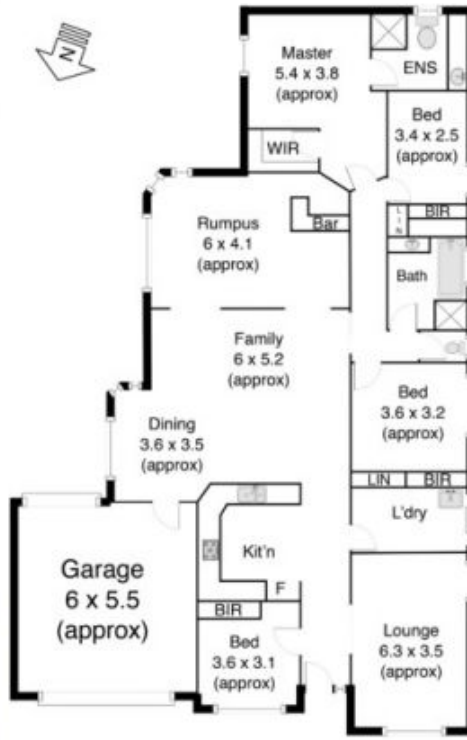

14 Meadow Glen Drive Melton West

All Dimensions are approximate