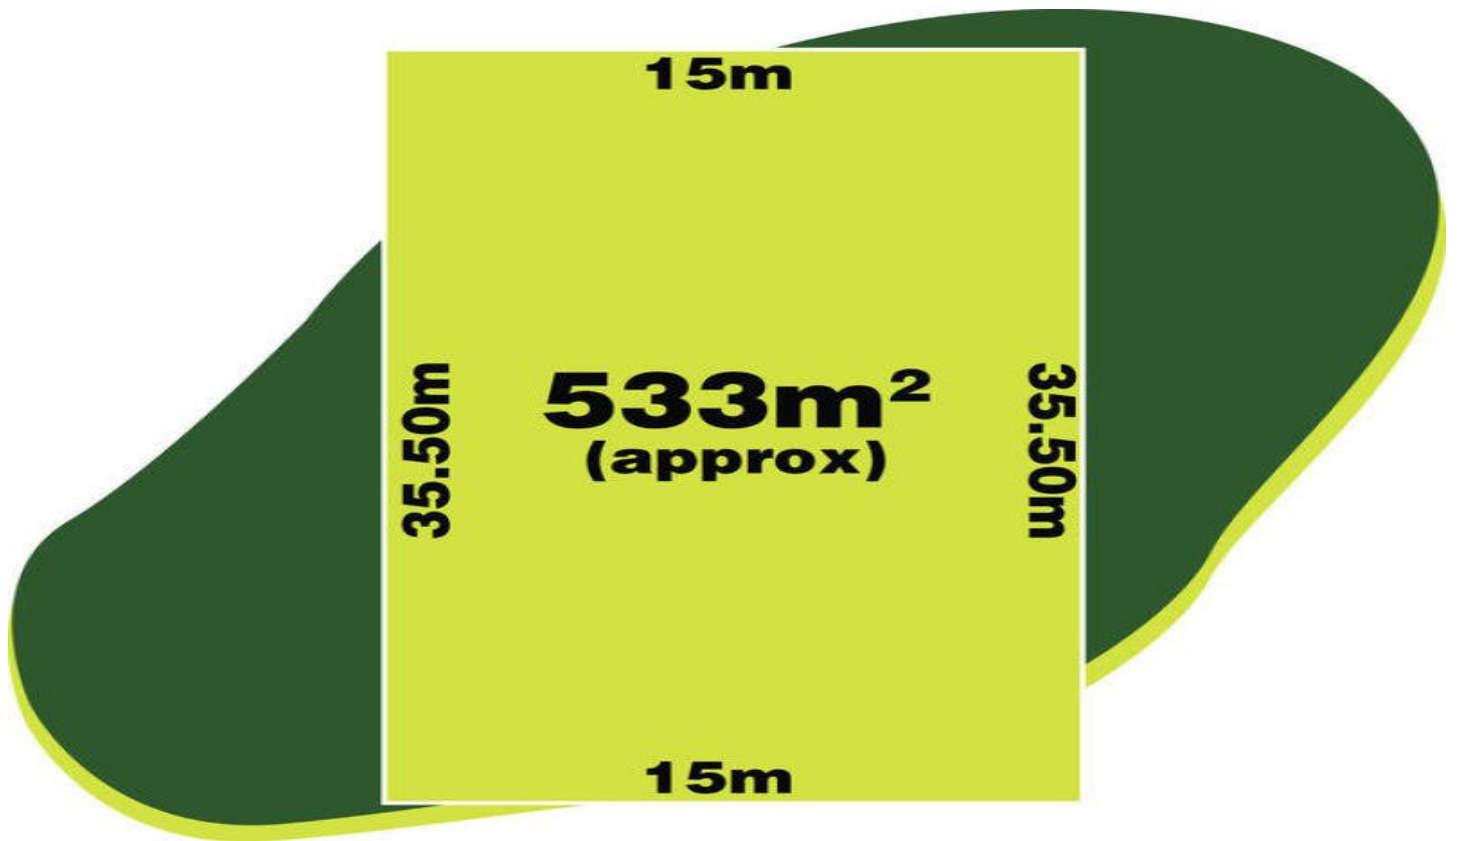

ypa

4005/ Turf Club Boulevard MELTON SOUTH VIC

Don't miss out on a rare opportunity to build your dream home. Situated in Bell Gardens estate within walking distance to parklands, schools, shops, public transport and other amenities. This vacant parcel of land measuring approximately 533m². There selling fast, so dont delay. Make it yours today!!!