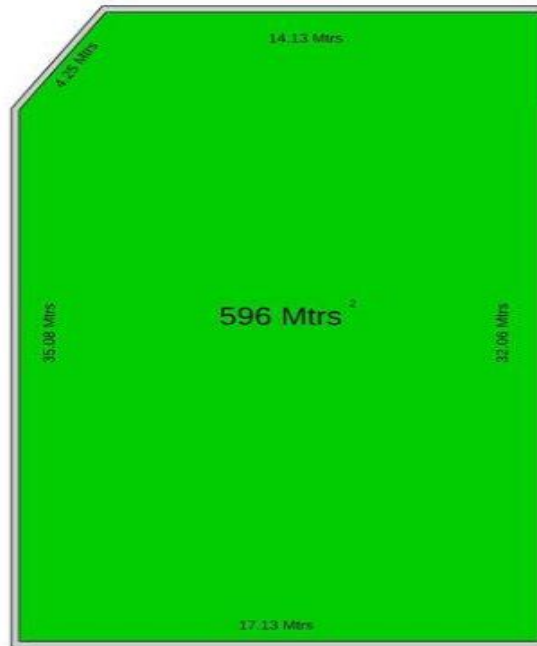

11 Birdswing Terrace, Melton South

11 Birdswing Terrace MELTON SOUTH VIC

Nestled amongst other quality homes and located in one of Melton's best addresses is a block of land that will fit your dream home, approx. 596m² close parkland and community centre, the possibilities are endless.

Land Size : 596 sqm

View : <https://www.ypa.com.au/7399918>