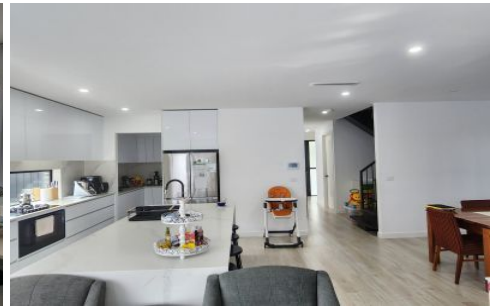

## 13 Oregon Way Roxburgh Park VIC

4  2  2 

This spacious, near new modern home in Roxburgh Park is just perfect for you and the family. With only walking distance to Roxburgh Park Central. Offering 4 good sized bedrooms, of which 2 with BIRS, the other 2 with WIR's and ensuite in main bedroom. Separate formal lounge, open plan kitchen with walk in pantry and meals area. Central bathroom, Powder room with shower and study nook. Other features include central heating, refrigerated cooling, dishwasher, intercom, floorboards throughout and Alfresco with the 2nd kitchen and single remote-controlled garage. Don't miss out, enquire today.