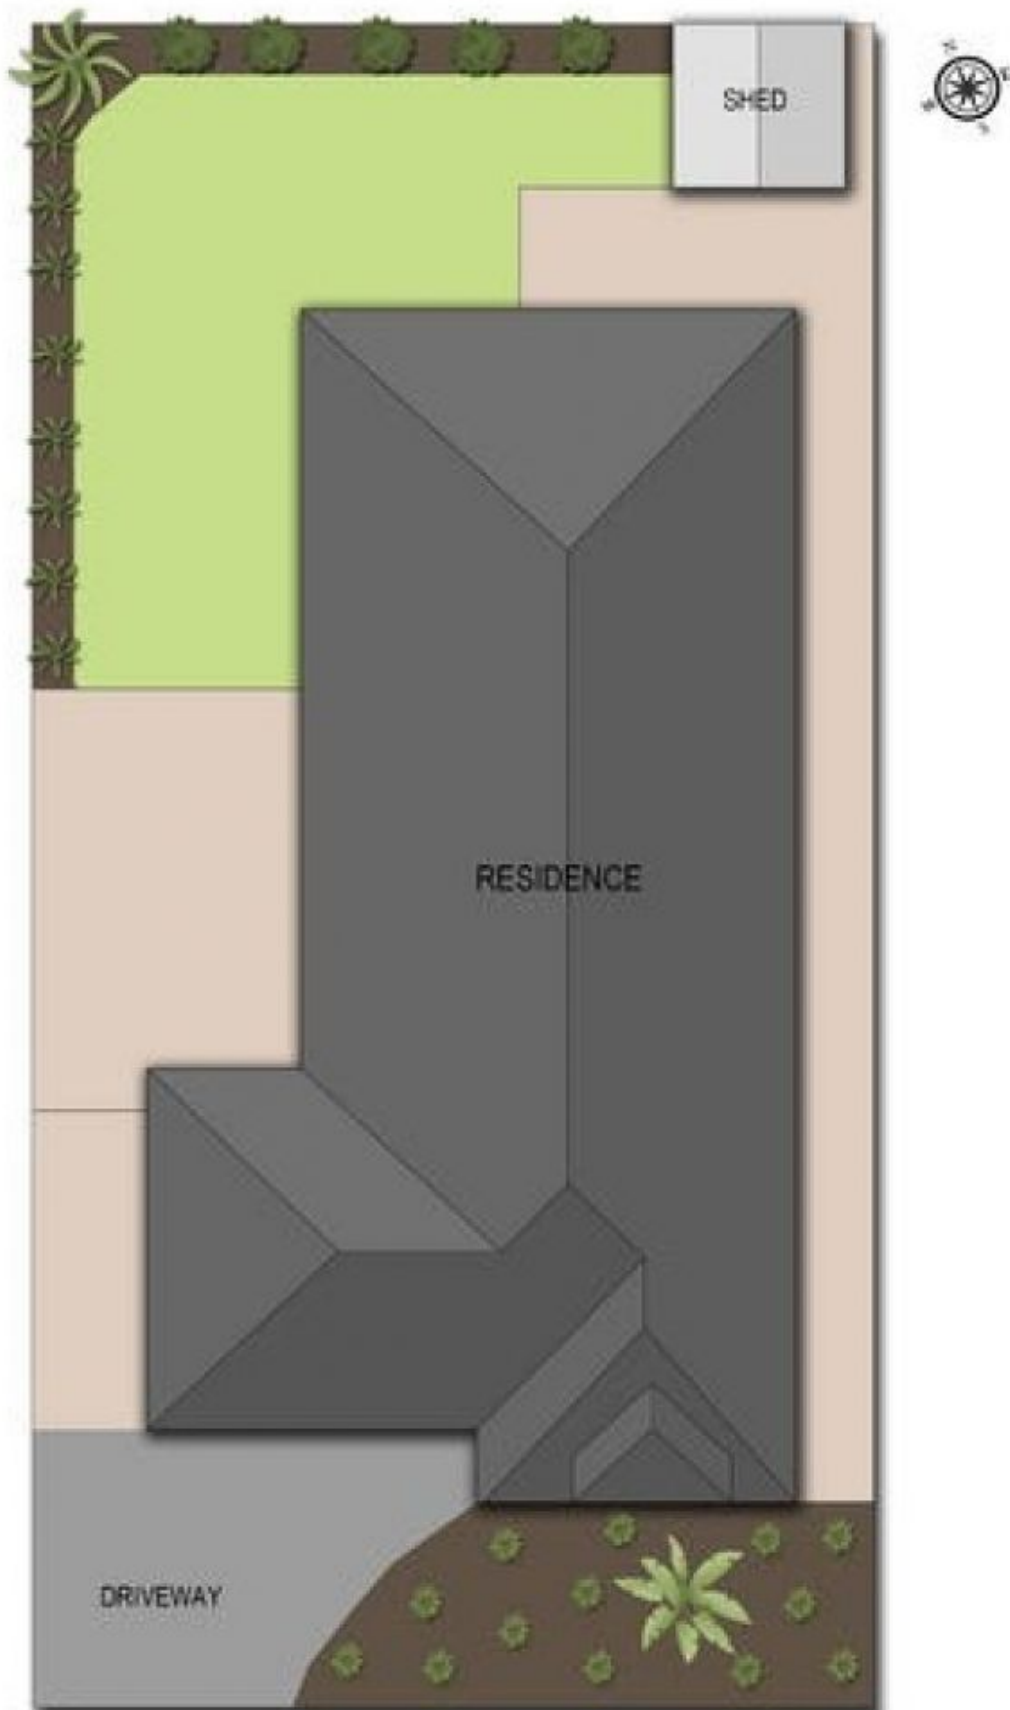

17 Vanessa Circuit Pakenham VIC

4 2 2

Discover comfort and convenience at 17 Vanessa Circuit, Pakenham.

View : <https://www.ypa.com.au/7955668>

Features Include:

4 Bedrooms all with carpets and built in robes
Main Bathroom with shower & bath

Highlights:

2 Separate open spacious living areas
Stylish kitchen with modern appliances includes gas cooking & dishwasher
Master suite with ensuite and walk-in robes
Private backyard for outdoor enjoyment with alfresco area and large concreted area with side access perfect for tradesmen. Note Garage is not included.
Ducted Heating & Evaporative Cooling

Jayne Rosevear
0438 580 780

Nidhi Mahajan
0416 013 196

17 Vanessa Circuit, Pakenham

Whilst every attempt has been made to ensure the accuracy of this floorplan, measurements of doors, windows, rooms and any other items are approximate only. The producer or the agent cannot be held responsible for any errors, omissions or misstatements. This plan is for illustrative purposes only and should be used as such.

17 Vanessa Circuit, Pakenham

siteplan