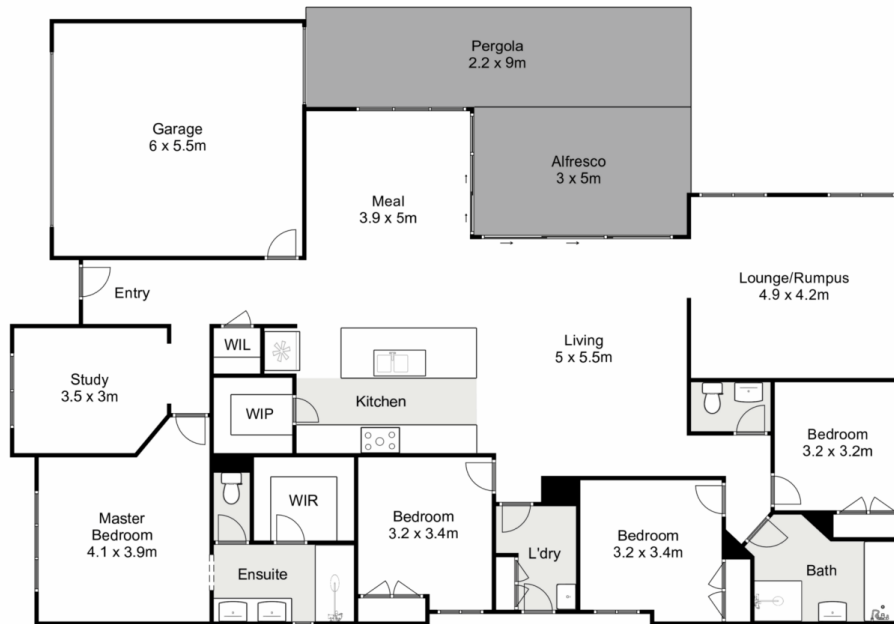

Shane Spiteri
0488 980 115

29 Citreus Circuit, Brookfield

ypa