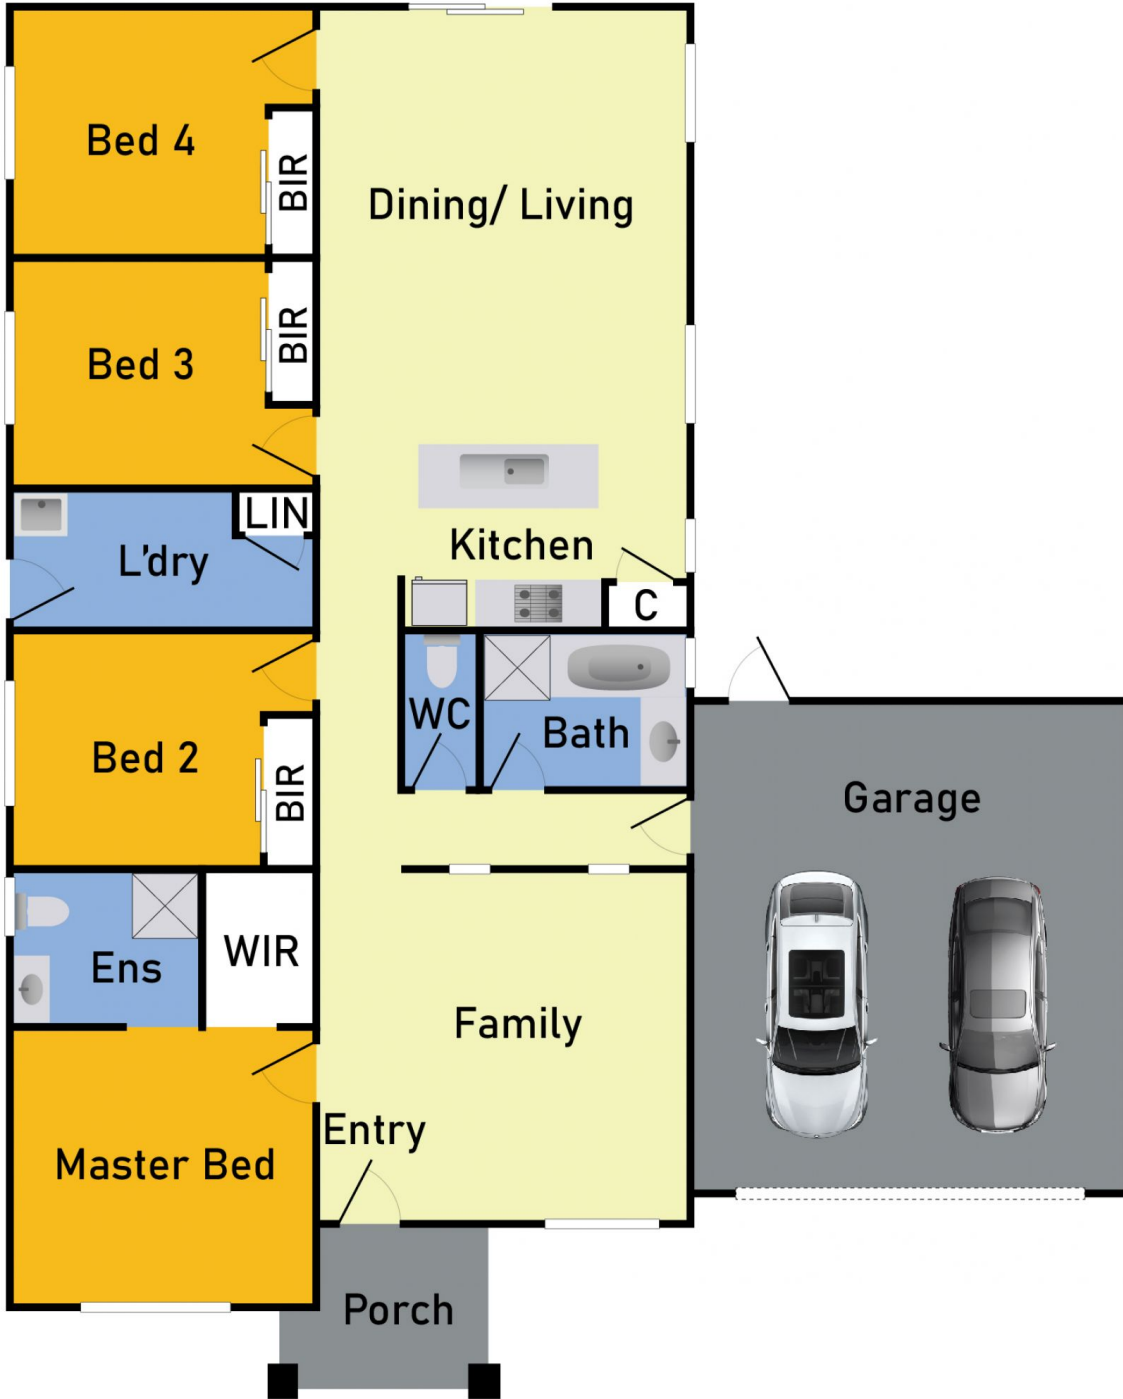

22 Snowsill Circuit Point Cook VIC

4 2 2

22 Snowsill Circuit, Point Cook

YPA Point Cook is delighted to present this stunning home nestled in the prestigious Innisfail Estate, just moments away from the bustling Point Cook Town Centre and essential amenities.

This spacious home, centrally located in Point Cook, is a must-see! The striking façade boasts a wide entrance that floods the interiors with natural light, complemented by elegant downlights throughout the house. A captivating feature wall adds charm with its beautiful colour palette.

Situated in such a prime location, this property impresses with its spacious, flowing floor plan and impeccable presentation. Boasting four bedrooms, two bathrooms, a double garage, and two living areas, it offers ample space

Price : \$ 800,000

View : <https://www.ypa.com.au/8035454>

Nirav Gupta
0452 236 536

Pardeep Chahal
0431 595 725

Floor Plan

22 Snowsill Circuit, Point Cook

* Dimensions are approximate and for illustrative purposes only