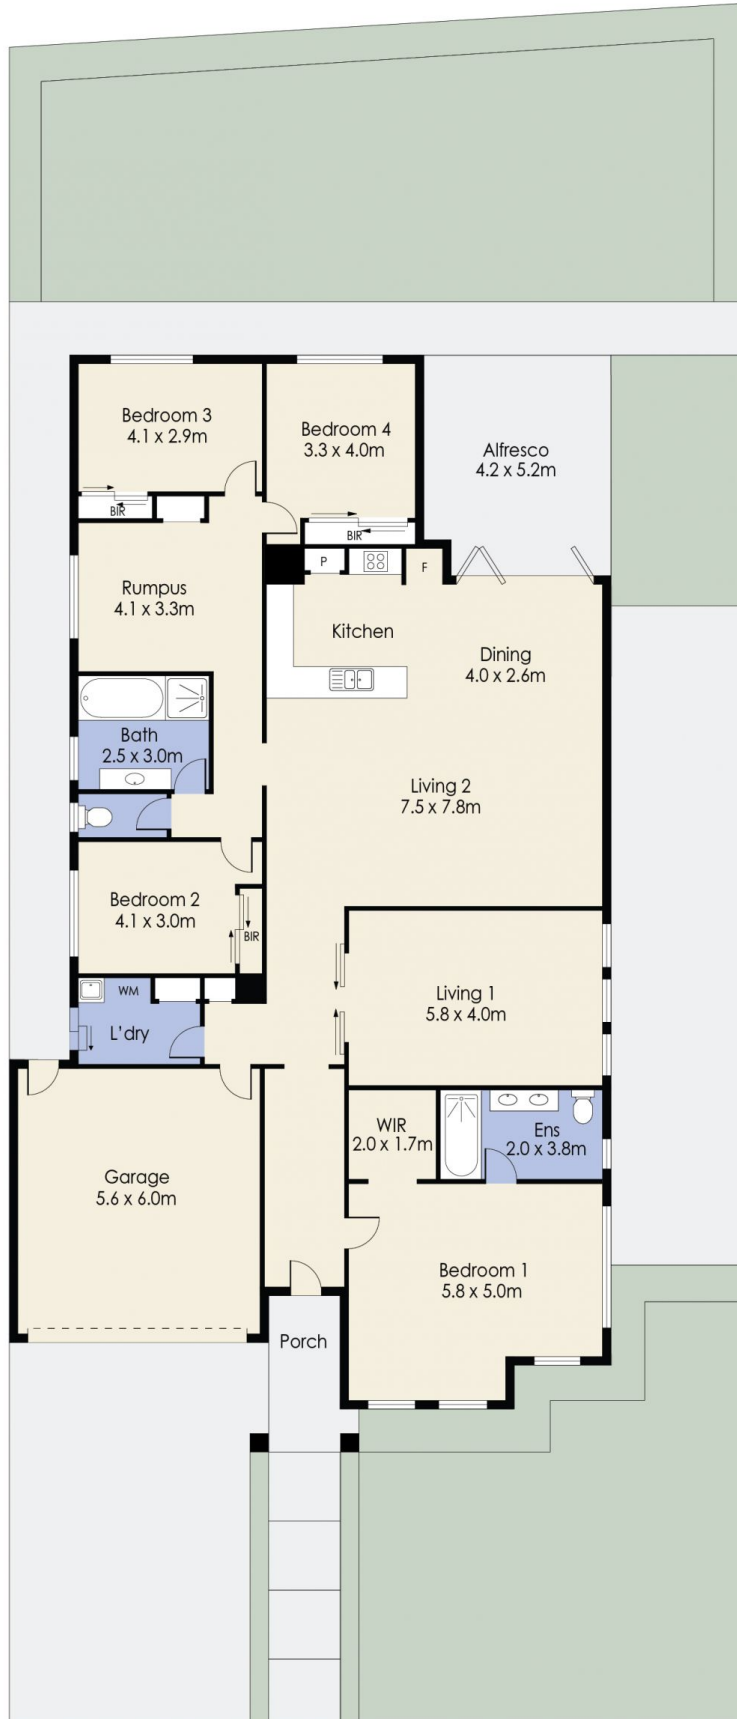

## 8 Geoffrey Terrace Tarneit VIC

4 2 2

Welcome to Your Dream Home!

Discover the perfect blend of luxury and convenience at 8 Geoffrey Terrace, Tarneit. With spacious interiors, modern amenities, and a prime location, this property is designed to meet all your lifestyle needs.

### Features:

- ? Massive master bedroom with ensuite and walk-in robe
- ? 2 living areas
- ? Separate study
- ? Open plan kitchen/meals & family area
- ? Fully covered alfresco area
- ? Ducted heating and evaporative cooling
- ? Low maintenance backyard
- ? Security system with alarm and cameras

**Price** : \$700,000 - \$770,000

**Land Size** : 543 sqm

**View** : <https://www.ypa.com.au/8089859>

**Danish Natha**  
0405 857 895

**Mitch Smit**  
0450 913 513

# 8 Geoffrey Terrace, TARNEIT

Whilst every attempt has been made to ensure the accuracy of the floor plan contained here, measurements of doors, windows, rooms and any other items are approximate and no responsibility is taken for any error, omission, or mis-statement. This plan is for illustrative purposes only and should be used as such by any prospective purchaser. The services, systems and appliances shown have not been tested and no guarantee as to their operability or efficiency can be given.