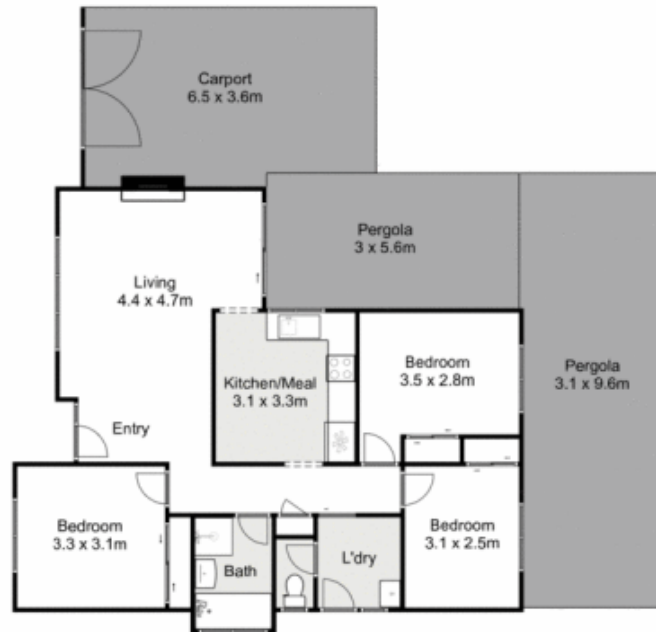

Chelsea Farrugia
0414 108 324

1 Drouin Court, Melton South

ypa