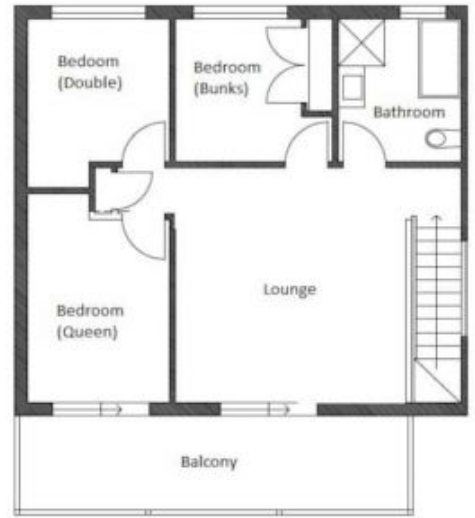

First Floor

North &
Port Phillip Bay