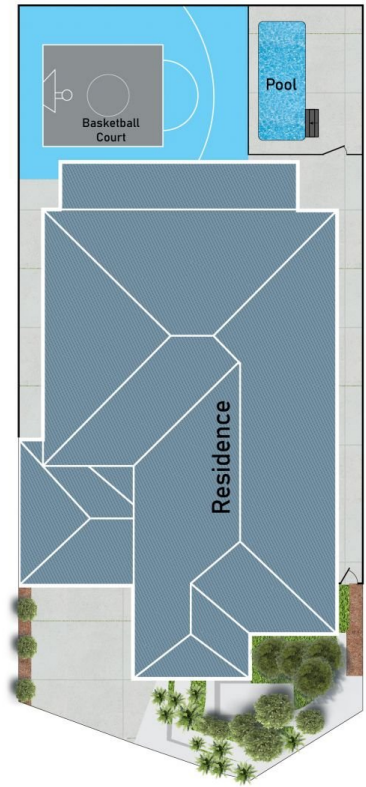

11 Royal Circuit Point Cook VIC

5 5 4

YPA Point Cook Presents 11 Royal Circuit, Point Cook, a stunning residence nestled within the prestigious Alamanda Estate. This magnificent Carlisle built up property, set on a generous 569m² (approx) allotment, effortlessly combines luxury, functionality, and contemporary design to offer an unparalleled living experience.

The living areas are designed with an open-plan layout, enhanced by in-built speakers on both floors, creating a

Price : A Paradise of Luxury in Alamanda!
Land Size : 569 sqm
View : <https://www.ypa.com.au/8123803>

Nirav Gupta
0452 236 536

Pardeep Chahal
0431 595 725

Ground Floor

First Floor

Site Plan

11 Royal Circuit, Point Cook

* Dimensions are approximate and for illustrative purposes only