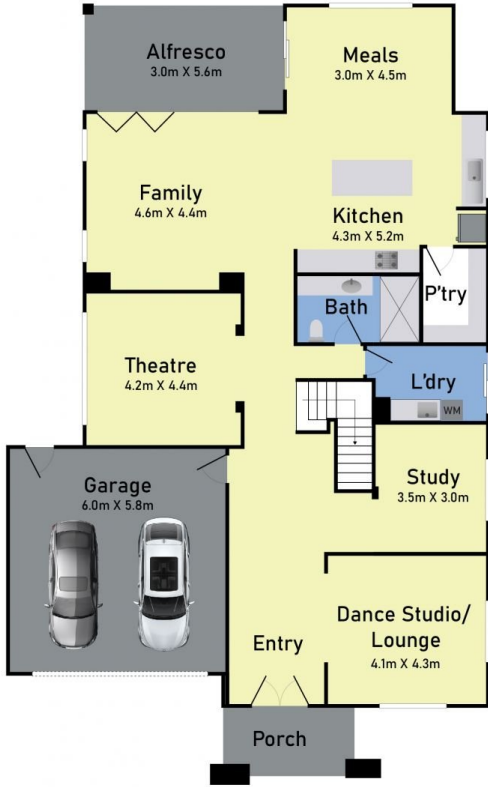

11 Royal Circuit Point Cook VIC

5 5 4

YPA Point Cook Presents 11 Royal Circuit, Point Cook, a stunning residence nestled within the prestigious Alamanda Estate. This magnificent Carlisle built up property, set on a generous 569m² (approx) allotment, effortlessly combines luxury, functionality, and contemporary design to offer an unparalleled living experience.

As you step through the doors, you'll be greeted by an atmosphere of elegance and sophistication. The home features four generously sized bedrooms, each with its own ensuite, providing every family member with a private and comfortable retreat. These luxurious ensuites enhance the sense of opulence and convenience, making every day feel like a spa day.

The living areas are designed with an open-plan layout, enhanced by in-built speakers on both floors, creating a

Price : A Paradise of Luxury in Alamanda!
Land Size : 569 sqm
View : <https://www.ypa.com.au/8123803>

Nirav Gupta
0452 236 536

Pardeep Chahal
0431 595 725

Ground Floor

First Floor

Site Plan

11 Royal Circuit, Point Cook

* Dimensions are approximate and for illustrative purposes only