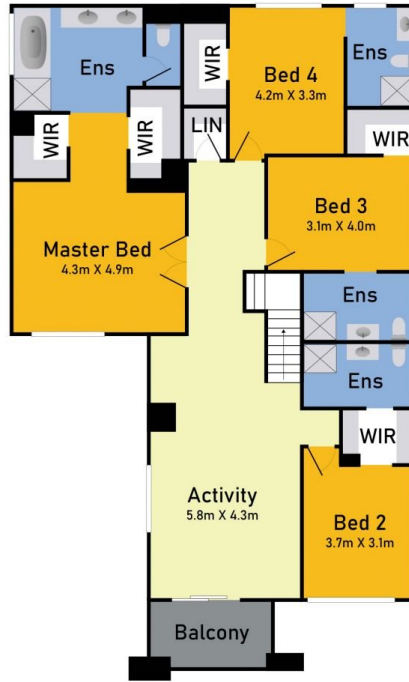

11 Royal Circuit Point Cook VIC

5 5 4

YPA Point Cook Presents 11 Royal Circuit, Point Cook, a stunning residence nestled within the prestigious Alamanda Estate. This magnificent Carlisle built up property, set on a generous 569m² (approx) allotment, effortlessly combines luxury, functionality, and contemporary design to offer an unparalleled living experience.

The living areas are designed with an open-plan layout, enhanced by in-built speakers on both floors, creating a

Price : A Paradise of Luxury in Alamanda!
Land Size : 569 sqm
View : <https://www.ypa.com.au/8123803>

Nirav Gupta
0452 236 536

Pardeep Chahal
0431 595 725

Ground Floor

First Floor

Site Plan

11 Royal Circuit, Point Cook

* Dimensions are approximate and for illustrative purposes only