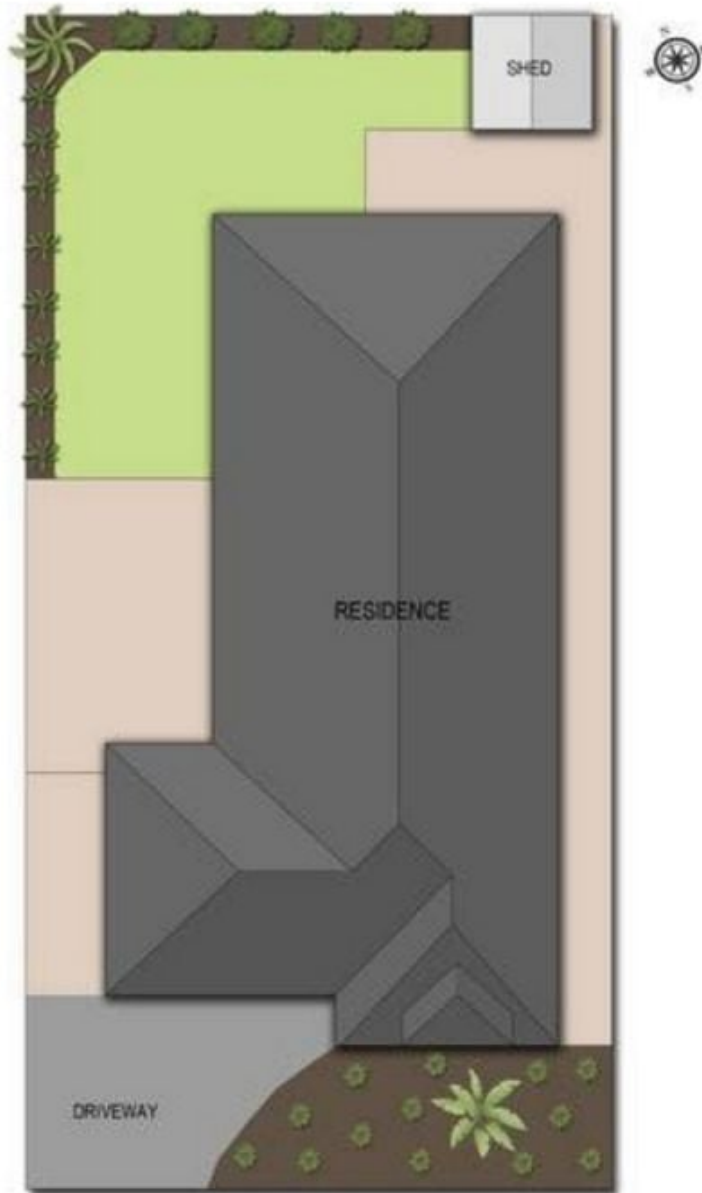

17 Vanessa Circuit, Pakenham

siteplan