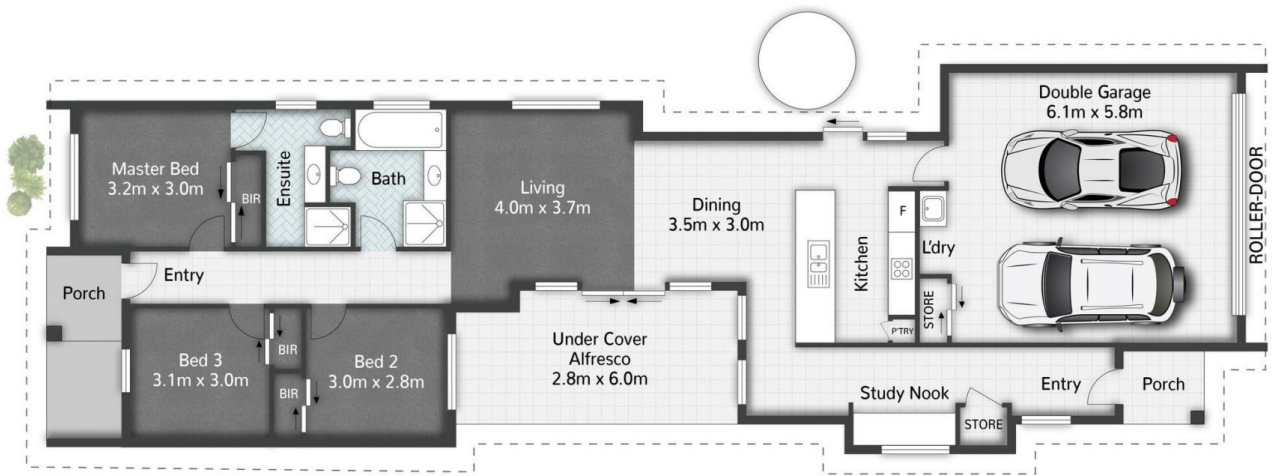

Steven Spiteri
0423 428 079

Daniel Garcia
0416 565 417

41 Collingrove Circuit **PIMPAMA**

3 | 2 | 2 | 182m²

All dimensions are approximate; they are subject to errors and inaccuracies and no liability will be accepted.
Plans are shown for marketing purposes only.